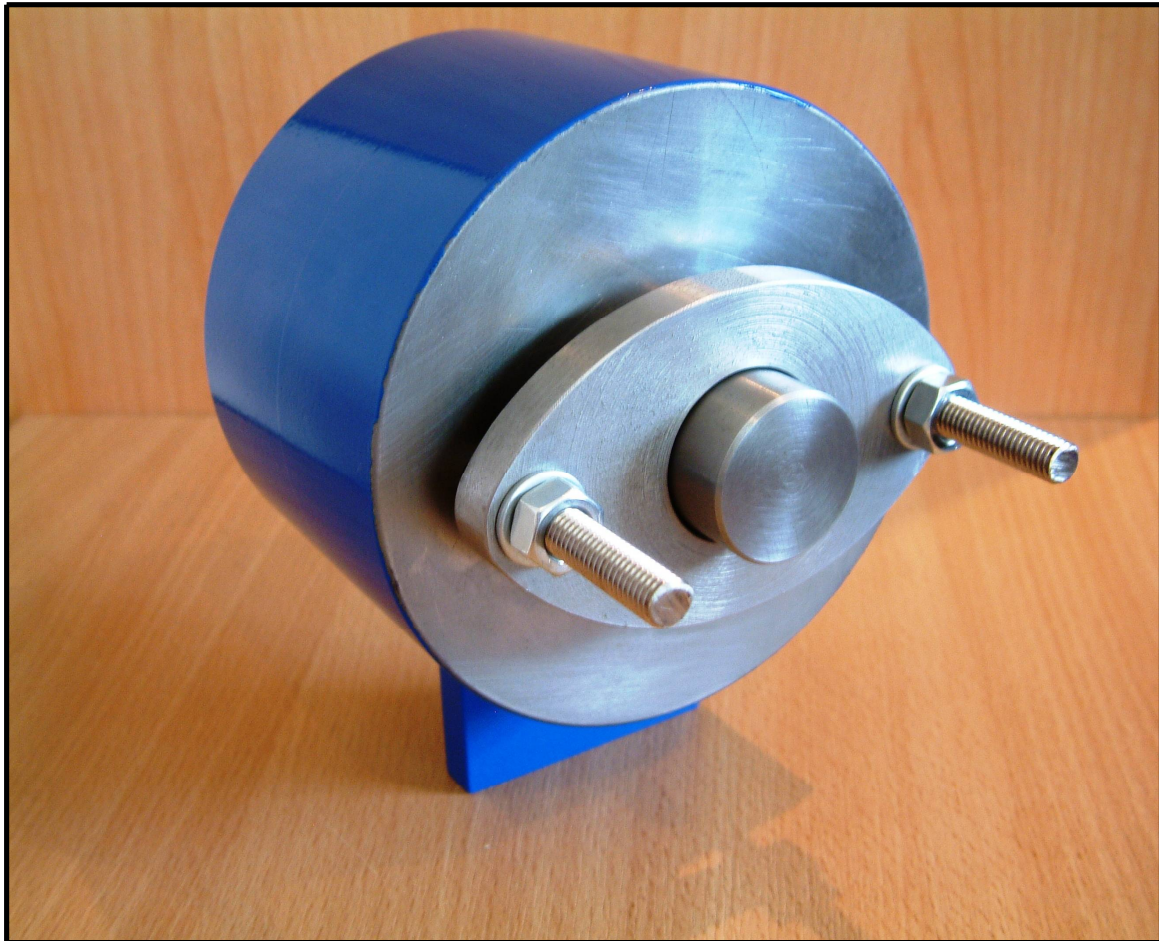

TRAINING RIG DIVISION

Mini Gland Packing Rig

Designed in partnership with EDF Energy

Designed to assist in training staff in the correct method of fitting gland packing offline on a mobile rig which can be used in a Training Workshop.

The Mini Gland Packing Rig replicates a stuffing box which is easily and securely held in a workshop vice making it ideal for carrying our tuition with several trainees simultaneously.