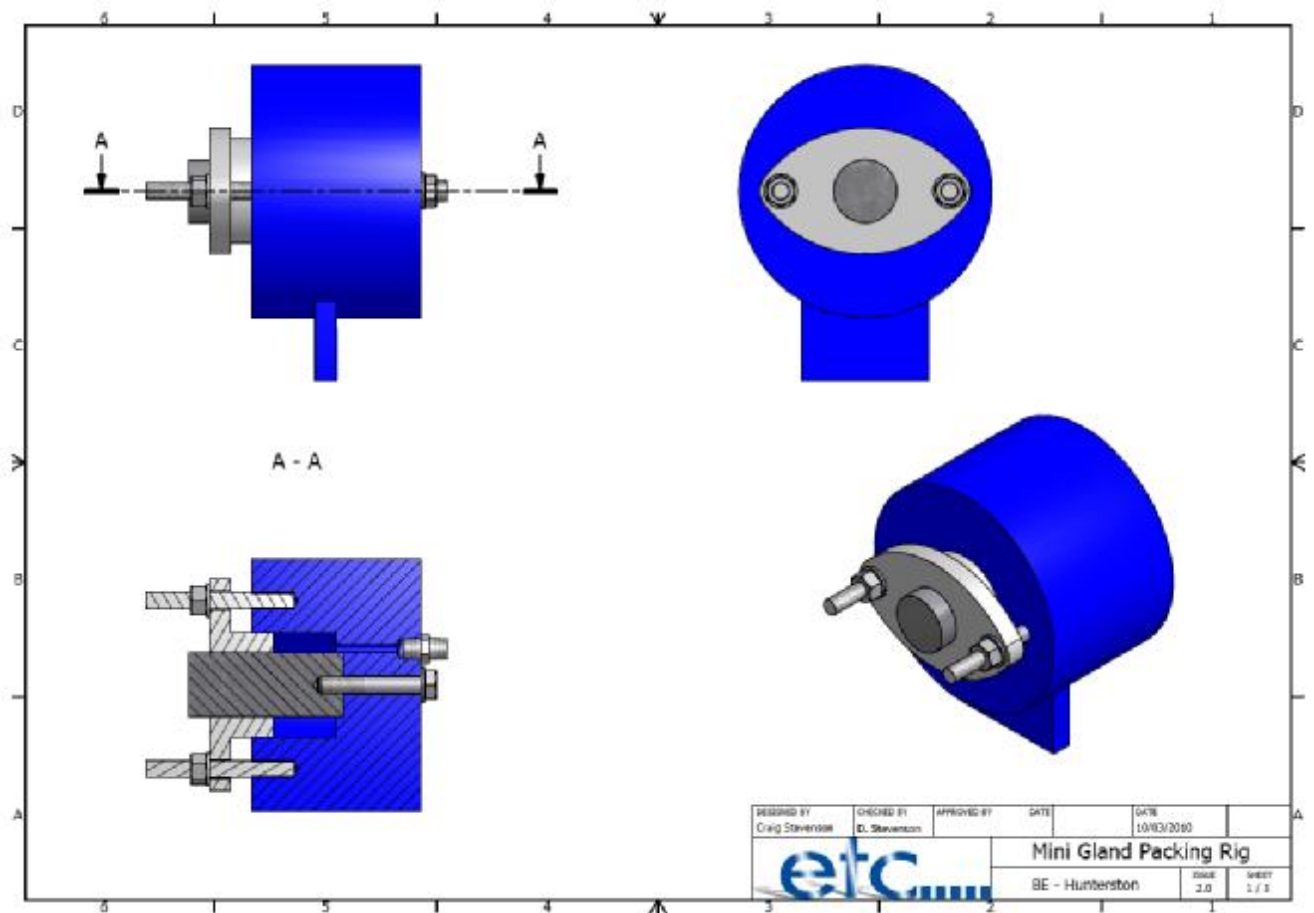

Mini Gland Packing Rig

Designed in partnership with British Energy

Designed to assist in training staff in the correct method of fitting gland packing offline on a mobile rig which can be used in a Training Workshop.

The Mini Gland Packing Rig replicates a stuffing box which is easily and securely held in a workshop vice making it ideal for carrying our tuition with several trainees simultaneously.